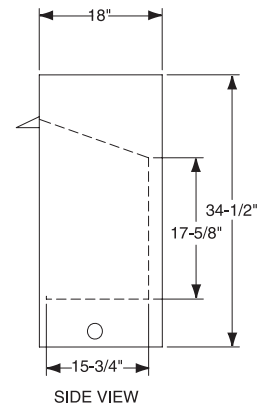

149 Cleveland Drive, Paris, Kentucky 40361
www.monessenhearth.com

To avoid personal injury or property damage, the product described by this brochure must be installed, operated and maintained in strict compliance with the instructions packaged with the product and all applicable building or fire codes. Contact local building or fire officials about restrictions and installation inspection requirements. All photographs and drawings on this brochure are for illustrative purposes only and are not intended for, nor should they be used as a substitute for the instructions packaged with the unit. Appearance and specifications of the product are subject to change without notice. 1115v1 © 2015 Hearth & Home Technologies