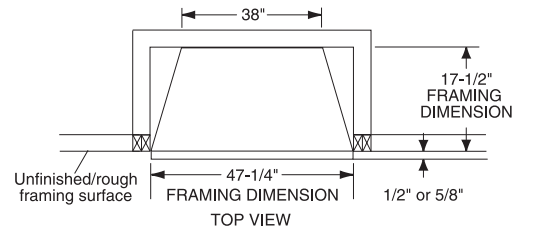

149 Cleveland Drive, Paris, Kentucky 40361
www.monessenhearth.com

To avoid personal injury or property damage, the product described by this brochure must be installed, operated and maintained in strict compliance with the instructions packaged with the product and all applicable building or fire codes. Contact local building or fire officials about restrictions and installation inspection requirements. All photographs and drawings on this brochure are for illustrative purposes only and are not intended for, nor should they be used as a substitute for the instructions packaged with the unit. Appearance and specifications of the product are subject to change without notice. 1115v1 © 2015 Hearth & Home Technologies