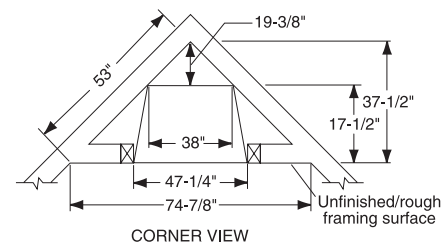

149 Cleveland Drive, Paris, Kentucky 40361
www.monessenhearth.com

To avoid personal injury or property damage, the product described by this brochure must be installed, operated and maintained in strict compliance with the instructions packaged with the product and all applicable building or fire codes. Contact local building or fire officials about restrictions and installation inspection requirements. All photographs and drawings on this brochure are for illustrative purposes only and are not intended for, nor should they be used as a substitute for the instructions packaged with the unit. Appearance and specifications of the product are subject to change without notice. 1115v1 © 2015 Hearth & Home Technologies