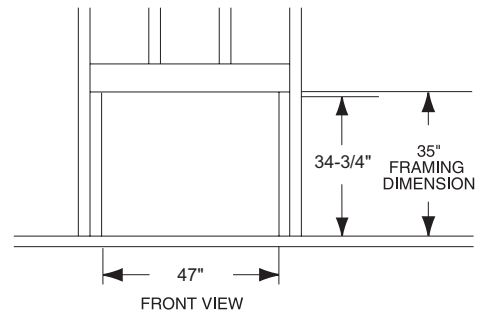

149 Cleveland Drive, Paris, Kentucky 40361
www.monessenhearth.com

To avoid personal injury or property damage, the product described by this brochure must be installed, operated and maintained in strict compliance with the instructions packaged with the product and all applicable building or fire codes. Contact local building or fire officials about restrictions and installation inspection requirements. All photographs and drawings on this brochure are for illustrative purposes only and are not intended for, nor should they be used as a substitute for the instructions packaged with the unit. Appearance and specifications of the product are subject to change without notice. 1115v1 © 2015 Hearth & Home Technologies